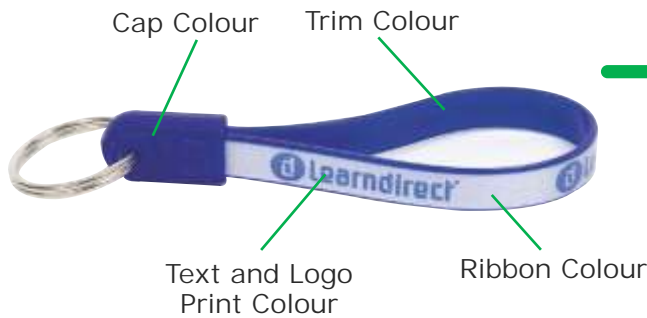

LoopKeyRings.co.uk

DESIGN YOUR OWN AD LOOP KEY RING TODAY

2 Enter your text here (attach good quality logo if required)

Please note your text will be in the centre of the ribbon when printed at final production

Design your own novel, message carrying, Ad-Loop Keyrings.

Ad-Loops are fun to handle, practical to use, popular and lightweight promotional keyrings. These low cost keyrings, created from your own design, can be dispatched in approximately two weeks.

01772 435010
LoopKeyRings.co.uk

loopkeyringsA4order form.1011

Mini

Standard (2 sides printed)

Jumbo

Jumbo, Mini, Belt Loop, Luminous, Extra Print Colours & Second Side Printing options available. Contact us for further details.