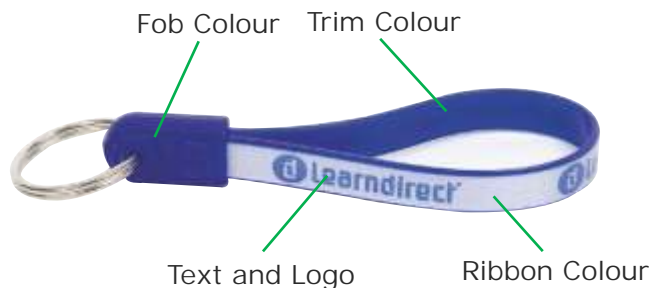

VISIT LOOPKEYRINGS.CO.UK

TODAY AND DESIGN YOUR OWN AD-LOOP KEYRING

Ad-Loops are fun to handle, practical to use, popular and lightweight promotional keyrings. Personalise your Ad-Loop Keyrings by adding your own logo & text, and choose from a wide range of colours. Ad-Loop Keyrings come in three sizes, mini, regular and jumbo.